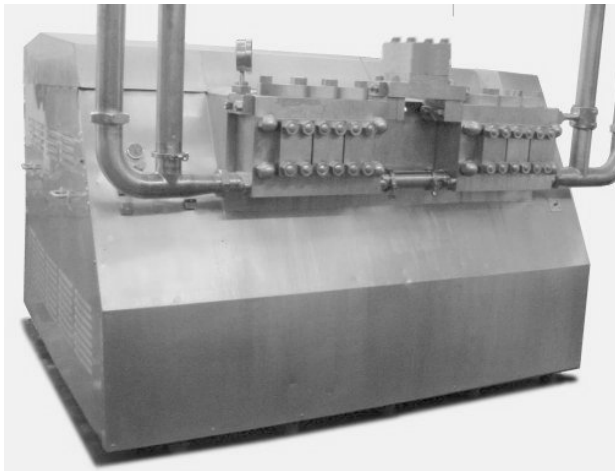

5783-H Sheridan Frontage Rd Arvada, CO 80002-2847

(303) 423-2332 Fax (303) 423-0740

SAMPLE PHOTO
TYPICAL APPEARANCE OF REBUILT

MC140

**PROFESSIONAL, FRAME-UP REBUILD
SERVICE INCLUDED**

APV Gaulin Model MC140-5TBS *** with
ALL NEW Cylinder Block Assemblies ***
Frame: Cast Iron w/ Stainless Steel Shroud
Max Capacity: 4500 GPH Max Pressure:
5000 PSI Max Motor: 250HP Valves: Ball
Style Valve Seats: Tapered, Field
Replaceable Configuration: 2-Stage
Homogenizer, Rexalloy Materials,
Hydraulic Actuators;

Price: \$ 175,000

Pressure: 5000

Capacity: 4500

NO ADDITIONAL IMAGES CURRENTLY AVAILABLE